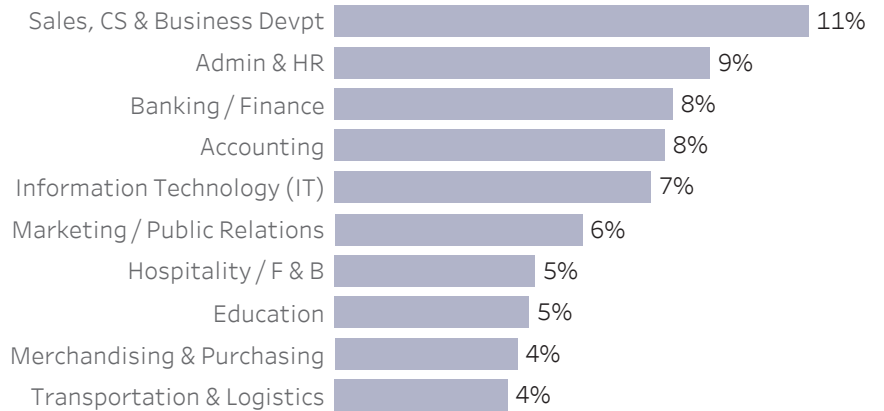

Over 2.1 Million
Registered Candidates