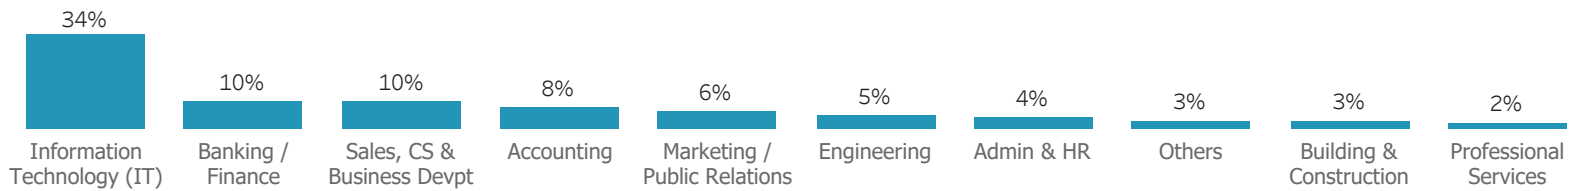

## Candidate Traffic Profile\*

**Over 5.1 Million**  
Visits

**Over 1.6 Million**  
Total Unique Visitors

**Over 54.0 Million**  
Total Page Views

**Over 33**  
Page Views  
Per Unique Visitors

**Average 30 Min**  
Time Spent  
Per Unique Visitors

## Top 10 Most Visited Job Functions

\*Traffic data is based on 3 months average